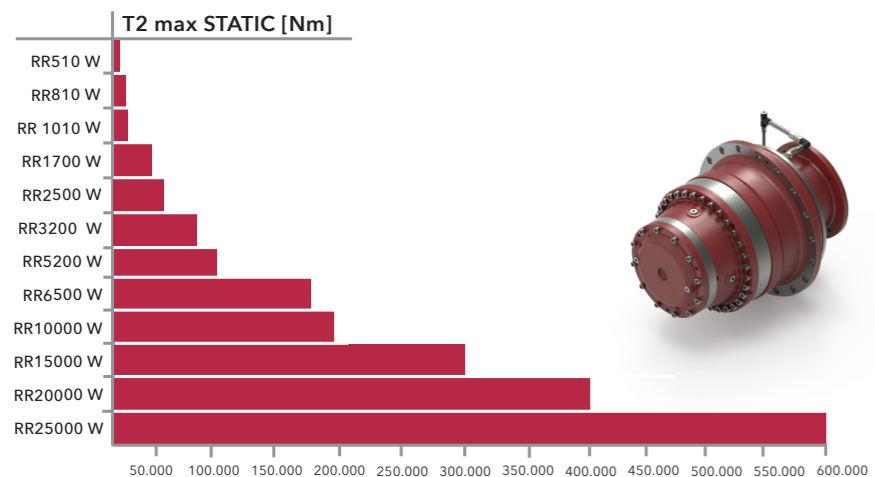

COMPLETE RANGE FOR ELECTRIC MOTORS

WHEEL & TRACK DRIVES

- made with alloyed steels
- maximum performances
- **high resistance** to impacts
- great **radial and axial loads** capabilities

SLEWING DRIVES

- **reinforced** output supports
- compact dimensions
- high radial load resistance
- wide range of **accessories**

WINCH DRIVES

- **modular** configurations
- **double, triple** and **quadruple** options
- compact design
- wide range of **accessories**
- **easy** maintenance

PERFORMANCE OF E DRIVES SERIES

MOTOR INPUT COMPATIBILITY	DC, BRUSHLESS, PMAC, AC
POWER OUTPUT	12V - 96V / 230V - 400V
VOLTAGE	FROM 0,5 TO 132 KW
RATIO	FROM 50 TO 1800

E DRIVES APPLICATIONS

AERIAL WORK PLATFORM

AGRICULTURE EQUIPMENTS

INDUSTRIAL EQUIPMENTS

LIGHT CONSTRUCTION EQUIPMENTS

FORKLIFTS

GROUND SUPPORT EQUIPMENTS

ELECTRIC CRANES

MUNICIPALITY VEHICLES